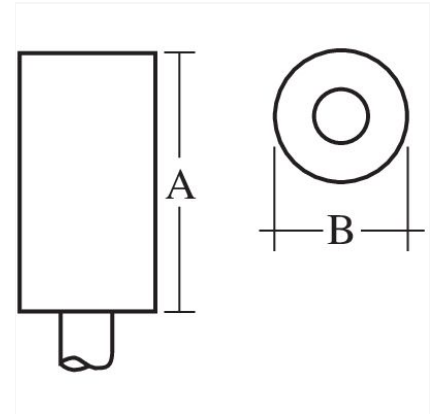

Male Stop

Safety Factor:

Standard: Certex Standard

Features: Swaged Male Stop to suit small cords

Material: Steel

Marking: Manufacturer's symbol

Finish: Ungalvanised

Select a row from the table below, then click the add to quote button

Part Code	Ferrule size mm	Terminal No.	A (approx)	B (approx)
04B0490	12	SMS 12		
04B0430	3	SMS 3	14	7,9
04B0440	4	SMS 4	18	7,9
04B0450	5	SMS 5	22	12,7
04B0460	6	SMS 6	30	12,7
04B0470	8	SMS 8	41	19,1
--	9	SMS 9	49	19,1
04B0480	11	SMS 11	54	22,2
04B0500	13	SMS 13	60	22,2