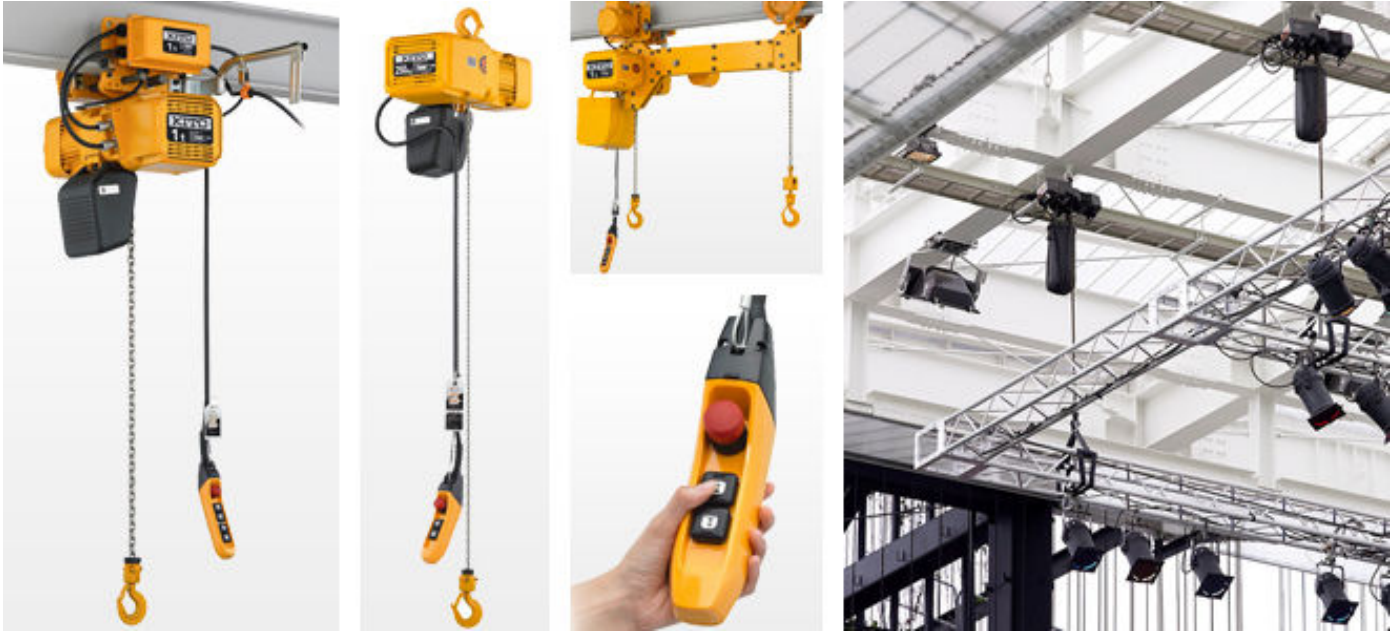

Kito

KITO is committed to enhancing customers' safety and productivity at customers' operations by providing products and services with innovative ideas and cutting-edge technology. KITO always uses our customers' perspective to design and bring innovative solutions to the material handling industry. KITO values the "Trust from our customers" as our first priority. KITO strives for our success based on this mission and believes it leads to the happiness of KITO team members and prosperity for our stakeholders.