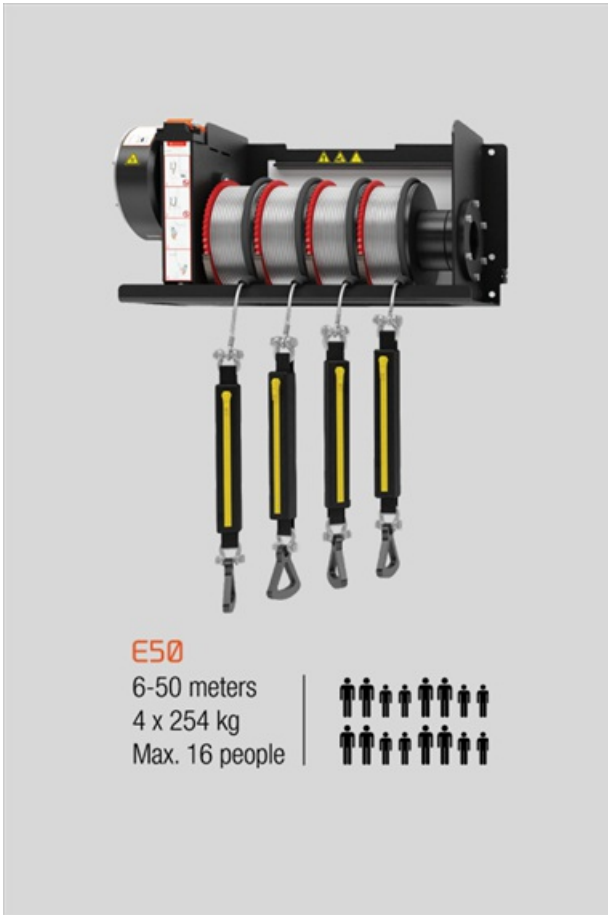

A last resort for when there is nowhere to go. We developed a device to help people escape from a burning building safely. The EVACUATOR™ was created, Each cable allows four people to descend at the same time from a height of up to 300 meters (that's 16 people from one unit). Simply place on the safety harness and latch on to the central connecting hook. Next, sit in the window with up to three other people, and the EVACUATOR™ will lower you in a controlled fashion. The EVACUATOR™ is fully mechanised and is not dependent on electrical power or any other utility. It is therefore guaranteed to work.

For more information please contact us: www.certex.co.uk/en/evacuator | info@certex.co.uk | 0333 600 3005

Key Features

- Immediately ready to use in case of emergency
- Intended for people and organisations responsible for safety at heights
- The EVACUATOR™ is located inside the building and provides a means of escape via the outside.
- No electricity required: the EVACUATOR™ is automated and independent, and therefore guaranteed to work at all times.
- The descent is fully controlled at a speed of one metre per second.

Each reel enables four persons to descend to safety. The maximum load per reel is 254kg
Compact to be fitted in harmony with your working environment
Currently engineered for buildings of up to 300 metres in height
Several installation options
Developed, engineered and manufactured by professional organizations in the Netherlands.
Approved by the German inspection institute DEKRA and EN341 certified for 33 European countries
Installation, training and annual inspection by an independent service provider, certified by Evacuator Worldwide.
Five-year warranty