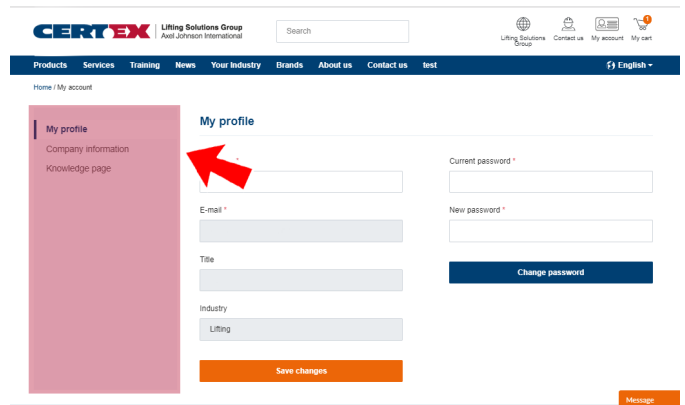

# The Webshop Dashboard

Welcome to the the Certex Webshop, please read below to find out the basics of using the webshop dashboard.

To Access you account Click on the 'My Account' Icon in the top right Corner or your basket just to the right.

Once Click your main dashboard will load. Select the main categories from the left hand side. Including core areas such as:

Your Company Information.

Knowledge Page (inc. FAQs)

Order History (Inc Invoices, Product Certification etc).