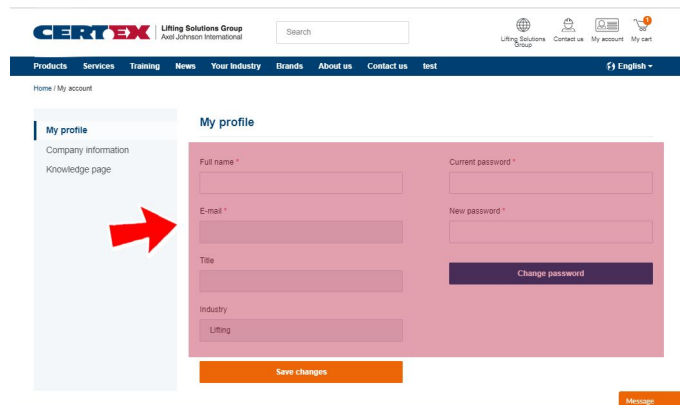

If there is anything you are unsure of please contact us directly. Alternatively, click away!