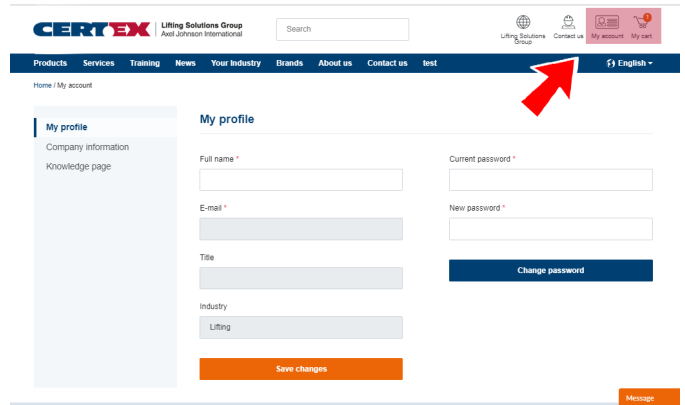

# The Webshop Dashboard

Welcome to the the Certex Webshop, please read below to find out the basics of using the webshop dashboard.

To Access you account Click on the 'My Account' Icon in the top right Corner or your basket just to the right.

Once Click your main dashboard will load. Select the main categories from the left hand side. Including core areas such as:

Your Company Information.

Knowledge Page (inc. FAQs)

Order History (Inc Invoices, Product Certification etc).