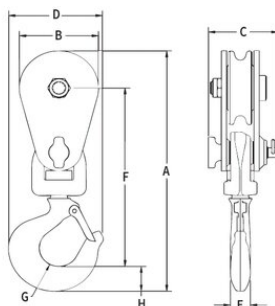

Snatch Block McKissick 418 with Hook - Light Champion

Product information

The McKissick snatch block 418 Light Champion from Crosby is a snatch block fitted with a hook. Available from WLL 2 up to 15 T. Can be delivered with bronze bushing (BB) and from WLL 8 T also with roller bearing (RB).

... [Read more](#)

Material: Forged steel.

Marking: CE-marked

Safety factor: 4:1

Snatch Block McKissick 418 with Hook - Light Champion

Blueprint

Technical data

Part code	Code	Rope Ø range mm	WLL ton	Sheave dia mm	Bearing	A mm	B mm	C mm	D mm	E mm	F mm	G mm	H mm	Weight kg
424100200230	418	8-10	2	76	BB	247	47	67	91	19	164	19	25	2.3
424100400230	418	10-13	4	114	BB	359	108	79	133	25	257	24	47	5.4
424100800230	418	16-19	8	152	BB	481	152	106	173	40	344	33	61	12.2
424100800235	418	16-19	8	152	RB	481	152	106	173	40	344	33	61	12.2
424100800236	418	16-19	8	203	BB	534	206	106	173	40	369	33	61	15
424100800237	418	16-19	8	203	RB	534	206	106	173	40	369	33	61	15
424100800238	418	16-19	8	254	BB	586	257	106	173	40	396	33	61	18.6
424100800239	418	16-19	8	254	RB	586	257	106	173	40	396	33	61	18.6
4241008002310	418	16-19	8	305	BB	658	308	106	173	40	442	33	61	21.8
4241008002311	418	16-19	8	305	RB	658	308	106	173	40	442	33	61	21.8
4241008002312	418	16-19	8	356	BB	696	359	106	173	40	455	33	61	24.9
4241008002313	418	16-19	8	356	RB	696	359	106	173	40	455	33	61	24.9
424101500230	418	19-22	15	406	BB	819	409	129	212	45	540	37	74	59
424101500235	418	19-22	15	406	RB	851	460	129	212	45	546	38	74	59
424101500236	418	22-26	15	457	BB	851	460	129	212	45	546	38	74	68
424101500237	418	22-26	15	457	RB	851	460	129	212	45	546	38	74	68