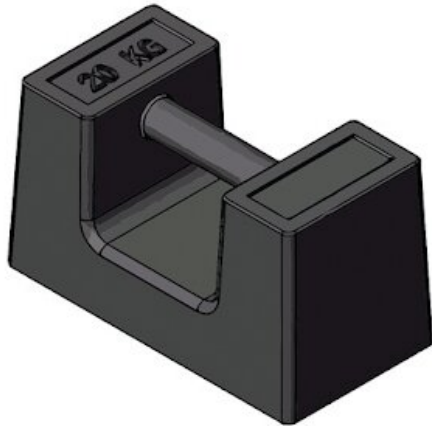

## Hand Weights & Cradles

### Product information

Hand weights are ideal for performing small load tests or for providing a ballast for a range of applications.

Description	Weight kg
Hand Weights	12.5
Hand Weights	20
Hand Weights	25
Hand Weight Transport Trolley	-
Hand Weight Cage For Trolley	-
Hand Weight Basket	-