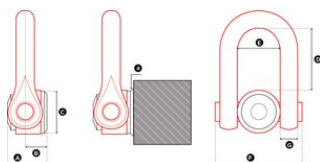

Weld-on Swivel Hoist Ring Codipro WE DSS

Blueprint

Technical data

Part code	WLL ton	A mm	a mm	B mm	C mm	D mm	E mm	F mm	G mm	Weight kg
4215WEDSS10	10	74	7	44	70	104	73	149	33	5.5