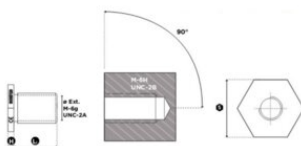

### Product information

Adaptor. Swiveling under load. Control anti-crack on 100% of product. ... [Read more](#)

---

**Marking:** CE-marked, Each ring is accompanied with use recommendations

### Technical data

Part code	Torque Nm	Ext. Thread	Max Int. Thread M ISO	Max Int. Thread UNC	H, mm	L1mm mm	S mm
4215ADAM24	160	M 24 (x3)	18	5/8"	10	36	50
4215ADAM30	250	M 30 (x3,5)	20	7/8"	10	45	50
4215ADAM36	320	M 36 (x4)	27	1"	10	54	65
4215ADAM42	400	M 42 (x4,5)	33	1"1/4	10	63	75
4215ADAM48	600	M 48 (x5)	39	1"1/2	10	68	75
4215ADAM56	600	M 56 (x5,5)	42	1"3/4	10	78	95
4215ADAM64	600	M 64 (x6)	52	2"	10	90	95
4215ADAM100	600	M 100 (x6)	80	3"1/2	15	100	155