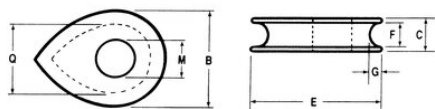

Solid Thimble BS 464:1958

Product information

Standard:

... [Read more](#)

Features: Thimbles to give protect the eye of the wire rope

Material: Steel

Marking: Manufacturer's symbol

Finish: Galvanised

Solid Thimble BS 464:1958

Blueprint

Technical data

Part code	Rope Ø range	B mm	C mm	E mm	F mm	G, mm	M max. mm	Qmm mm
123100800120	8	34.9	11.1	47.6	7.9	4.8	12.7	25.4
123100900120	9	44.4	14.3	57.2	11.1	6.4	15.9	31.8
123101100120	11	52.4	17.5	69.8	12.7	7.1	19	38.1
123101400120	13-14	60.3	20.6	82.6	14.3	7.9	22.2	44.4
123101600120	16	69.8	22.2	95.2	15.9	9.5	25.4	50.8
123101800120	18	79.4	25.4	105	19	11.1	28.6	57.2
123101900120	19	85.7	28.6	118	22.2	11.1	31.8	63.5
123102200120	22	95.2	31.8	127	23.8	12.7	34.9	69.8
123102400120	24	105	33.3	140	25.4	14.3	38.1	76.2
123102600120	26	114	36.5	152	27	15.9	41.3	82.6
123102800120	28	124	39.7	165	30.2	17.5	44.4	88.9
123103200120	32	140	44.4	191	33.3	19	50.8	102
123103500120	35	156	50.8	210	38.1	20.6	57.2	114
123103800120	38	171	57.2	235	41.3	22.2	63.5	127