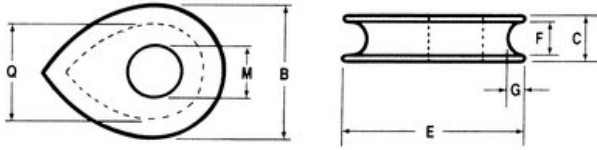

## Solid Thimble BS 464:1958

### Product information

**Standard:**

**Features:** Thimbles to give protect the eye of the wire rope

**Material:** Steel

**Marking:** Manufacturer's symbol

**Finish:** Galvanised

Part code	Rope Ø range	B,	C,	E,	F,	G,	M max.	Q mm	Delivery time
123100800120	8	34.9	11.1	47.6	7.9	4.8	12.7	25.4	3
123100900120	9	44.4	14.3	57.2	11.1	6.4	15.9	31.8	3
123101100120	11	52.4	17.5	69.8	12.7	7.1	19	38.1	-
123101400120	13-14	60.3	20.6	82.6	14.3	7.9	22.2	44.4	3
123101600120	16	69.8	22.2	95.2	15.9	9.5	25.4	50.8	3
123101800120	18	79.4	25.4	105	19	11.1	28.6	57.2	-
123101900120	19	85.7	28.6	118	22.2	11.1	31.8	63.5	3
123102200120	22	95.2	31.8	127	23.8	12.7	34.9	69.8	3
123102400120	24	105	33.3	140	25.4	14.3	38.1	76.2	-
123102600120	26	114	36.5	152	27	15.9	41.3	82.6	-
123102800120	28	124	39.7	165	30.2	17.5	44.4	88.9	3
123103200120	32	140	44.4	191	33.3	19	50.8	102	-
123103500120	35	156	50.8	210	38.1	20.6	57.2	114	-
123103800120	38	171	57.2	235	41.3	22.2	63.5	127	-